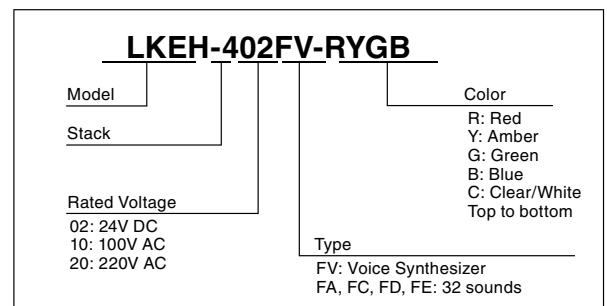

How to Order

Note: See page 174 for wiring diagram

LKEH-FV Type

60 flashes per minute						
	Model	Rated Voltage	Voltage Range	Number of stacks	Power Consumption	Mass
Voice Type	LKEH-102FV	24V DC	24V DC±10%	1	14W	1.8kg
	LKEH-202FV			2	16W	2.0kg
	LKEH-302FV			3	18W	2.2kg
	LKEH-402FV			4	20W	2.4kg
	LKEH-110FV	100V AC	100V AC±10%	1	17W	2.5kg
	LKEH-210FV			2	20W	2.7kg
	LKEH-310FV			3	23W	2.9kg
	LKEH-410FV			4	26W	3.1kg
	LKEH-120FV	220V AC	220V AC±10%	1	17W	2.5kg
	LKEH-220FV			2	20W	2.7kg
	LKEH-320FV			3	23W	2.9kg
	LKEH-420FV			4	26W	3.1kg

LKEH-F□ Type

60 flashes per minute						
	Model	Rated Voltage	Voltage Range	Number of stacks	Power Consumption	Mass
Sound Type	LKEH-102FA/FC/FD/FE	24V DC	24V DC±10%	1	10.6W	1.8kg
	LKEH-202FA/FC/FD/FE			2	12.4W	2.0kg
	LKEH-302FA/FC/FD/FE			3	14.2W	2.2kg
	LKEH-402FA/FC/FD/FE			4	16W	2.4kg
	LKEH-110FA/FC/FD/FE	100V AC	100V AC±10%	1	17W	2.5kg
	LKEH-210FA/FC/FD/FE			2	20W	2.7kg
	LKEH-310FA/FC/FD/FE			3	23W	2.9kg
	LKEH-410FA/FC/FD/FE			4	26W	3.1kg
	LKEH-120FA/FC/FD/FE	220V AC	220V AC±10%	1	17W	2.5kg
	LKEH-220FA/FC/FD/FE			2	20W	2.7kg
	LKEH-320FA/FC/FD/FE			3	23W	2.9kg
	LKEH-420FA/FC/FD/FE			4	26W	3.1kg