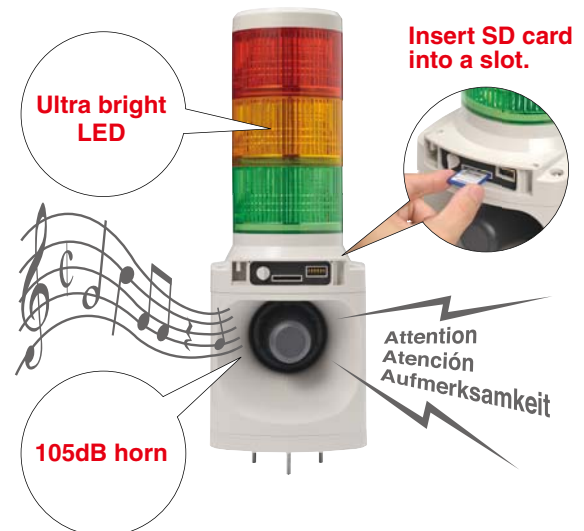

LKEH

MP3 compatible annunciator with LED Signal Tower

24V Type

105dB at 1m*

MP3 (LKEH-FV)

32 Sounds (LKEH-F□)

IP53

NPN Open Collector

*Actual sound level may vary depending on sound type.

Get the attention you need with PATLITE's Field Programmable LKEH series signal tower with audible alarm hybrid unit.

- Visible from great distance with ultra bright LEDs and 100mm diameter lens.
- Safe for use at high vibration environment with robust 2G vibration resistant design.
- Easy to control with only one common wire for both LEDs and audible signals.
- CE, RoHS, IP53, (UL, c-UL pending).
- Field programmable with SD card. (Sold separately) (LKEH-FV)
Message capacity is up to 64 seconds (64kbit/s) with 5 channels by a bit input and 31 channels by binary input.
- Volume is adjustable from 0 to 105dB (at 1m) to fit various environments.
- Smooth LED lens surface.

Available by Special Order

- PNP open collector transistor type.

Optional Parts

Wall mount bracket SZ-023

Bracket: steel (powder coating)
Bracket cover: AES resin

Voice Synthesizer (LKEH-FV)

- Total recording time of up to 64 seconds (64kbit/s) can be divided up to 5 channels with a bit input, or 31 channels with binary input.

32 sounds are pre-recorded in one unit (LKEH-FA/FC/FD/FE)

- 32 sounds are pre-recorded in one unit. 4 sound types are available.
- 8 sounds can be played back by a bit input, and 32 sounds by binary input.