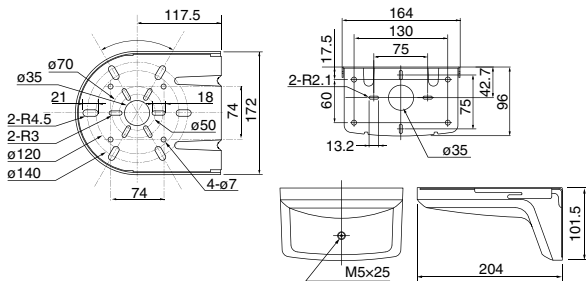

Available by Special Order

- PNP open collector transistor type.

Optional Parts

Wall mount bracket SZ-023

Bracket: steel (powder coating)
Bracket cover: AES resin

Voice Synthesizer (LKEH-FV)

- Total recording time of up to 64 seconds (64kbit/s) can be divided up to 5 channels with a bit input, or 31 channels with binary input.